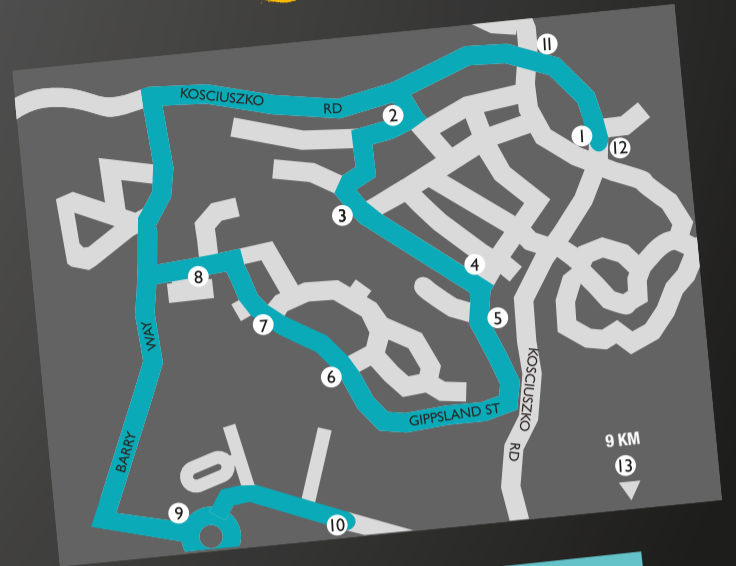

Need a Safe Ride Home? Take the JINDABYNE NIGHTBUS

wednesday, friday & saturday nights

9.45pm-
2.04am

Operates from last week of
June to early September
$2 Gold Coin. Security Guard on board

JINDABYNE PICK UP & DROP OFF POINTS

THE BUSES STOP AT SUPPORTING VENUES, PICK UP & DROP OFF AT KEY BUS STOPS ALONG THE ROUTE

Wednesday Nights

Bus can pick up and drop off at any bus stops on route

	Bus 1	Bus 2	Bus 1	Bus 2	Bus 1	Bus 2	Bus 1	Bus 2	Bus 1	Bus 2	Bus 1	Bus 2	Bus 1	Bus 2
01 Banjo Patterson Inn		9:40 PM	10:00 PM	10:20 PM	10:40 PM	11:00 PM	11:20 PM	11:40 PM	12:00 AM	12:20 AM	12:40 AM	1:00 AM	1:20 AM	1:40 AM
02 Brumby Bar & Bistro		9:45 PM	10:05 PM		10:45 PM	11:05 PM	11:25 PM	11:45 PM	12:05 AM	12:25 AM		1:05 AM	1:25 AM	1:45 AM
03 Cnr of Clyde St & Bent St		9:46 PM	10:06 PM		10:46 PM	11:06 PM	11:26 PM	11:46 PM	12:06 AM	12:26 AM		1:06 AM	1:26 AM	1:46 AM
04 Cnr of Kurradjong and Park St		9:48 PM	10:08 PM	10:35	10:48 PM	11:08 PM	11:28 PM	11:48 PM	12:08 AM	12:28 AM	12:55	1:08 AM	1:28 AM	1:48 AM
05 Bogong St		9:50 PM	10:10 PM	13 Snowy Valley Way	10:50 PM	11:10 PM	11:30 PM	11:50 PM	12:10 AM	12:30 AM		1:10 AM	1:30 AM	1:50 AM
06 Gippsland St Telephone Box		9:52 PM	10:12 PM		10:52 PM	11:12 PM	11:32 PM	11:52 PM	12:12 AM	12:32 AM		1:12 AM	1:32 AM	1:52 AM
07 Sunrise Apartments, Gippsland St		9:54 PM	10:14 PM		10:54 PM	11:14 PM	11:34 PM	11:54 PM	12:14 AM	12:34 AM		1:14 AM	1:34 AM	1:54 AM
08 Cnr of Park St & Kirwan Cl		9:56 PM	10:16 PM		11:04 PM	11:24 PM	11:44 PM	12:04 AM	12:24 AM	12:44 AM		1:16 AM	1:36 AM	1:56 AM
09 Roundabout on Snowy River Way	9:45 PM	10:05 PM	10:25 PM	10:56 PM	11:05 PM	11:25 PM	11:45 PM	12:05 AM	12:25 AM	12:45 AM	1:16 AM	1:36 AM	Terminates	Terminates
10 The Station Resort	9:56 PM	10:16 PM	10:36 PM	10:58 PM	11:16 PM	11:36 PM	11:56 PM	12:16 AM	12:36 AM	12:56 AM	1:18 AM	1:38 AM		
11 Lake Jindabyne Hotel	9:58 PM	10:18 PM	10:38 PM		11:18 PM	11:38 PM	11:58 PM	12:18 AM	12:38 AM	12:58 AM				
12 Jindabyne Bowling & Sports Club														

Friday Nights

Bus can pick up and drop off at any bus stops on route

01 Banjo Patterson Inn		10:00 PM	10:40 PM	11:20 PM	12:00 AM	12:40 AM	1:20 AM
02 Brumby Bar & Bistro		10:05 PM	10:45 PM	11:25 PM	12:05 AM	12:45 AM	1:25 AM
03 Cnr of Clyde St & Bent St		10:06 PM	10:46 PM	11:26 PM	12:06 AM	12:46 AM	1:26 AM
04 Cnr of Kurradjong and Park St		10:08 PM	10:48 PM	11:28 PM	12:08 AM	12:48 AM	1:28 AM
05 Bogong St		10:10 PM	10:50 PM	11:30 PM	12:10 AM	12:50 AM	1:30 AM
06 Gippsland St Telephone Box		10:12 PM	10:52 PM	11:32 PM	12:12 AM	12:52 AM	1:32 AM
07 Sunrise Apartments, Gippsland St		10:14 PM	10:54 PM	11:34 PM	12:14 AM	12:54 AM	1:34 AM
08 Cnr of Park St & Kirwan Cl		10:16 PM	10:56 PM	11:36 PM	12:16 AM	12:56 AM	1:36 AM
09 Roundabout on Snowy River Way		10:24 PM	11:04 PM	11:44 PM	12:24 AM	1:04 AM	1:44 AM
10 The Station Resort	9:45 PM	10:25 PM	11:05 PM	11:45 PM	12:25 AM	1:05 AM	Terminates
11 Lake Jindabyne Hotel	9:56 PM	10:36 PM	11:16 PM	11:56 PM	12:36 AM	1:16 AM	
12 Jindabyne Bowling & Sports Club	9:58 PM	10:38 PM	11:18 PM	11:58 PM	12:38 AM	1:18 AM	

Buses to East Jindabyne Wednesday only.
Leaves Banjo Patterson Inn at 10.20pm and 12.40pm.

2 BUSES WILL OPERATE WEDNESDAY &
SATURDAY NIGHTS
1 BUS OPERATING FRIDAY NIGHTS
JINDABYNE TAXI SERVICE (02) 6457 2444

Saturday Nights

Bus can pick up and drop off at any bus stops on route